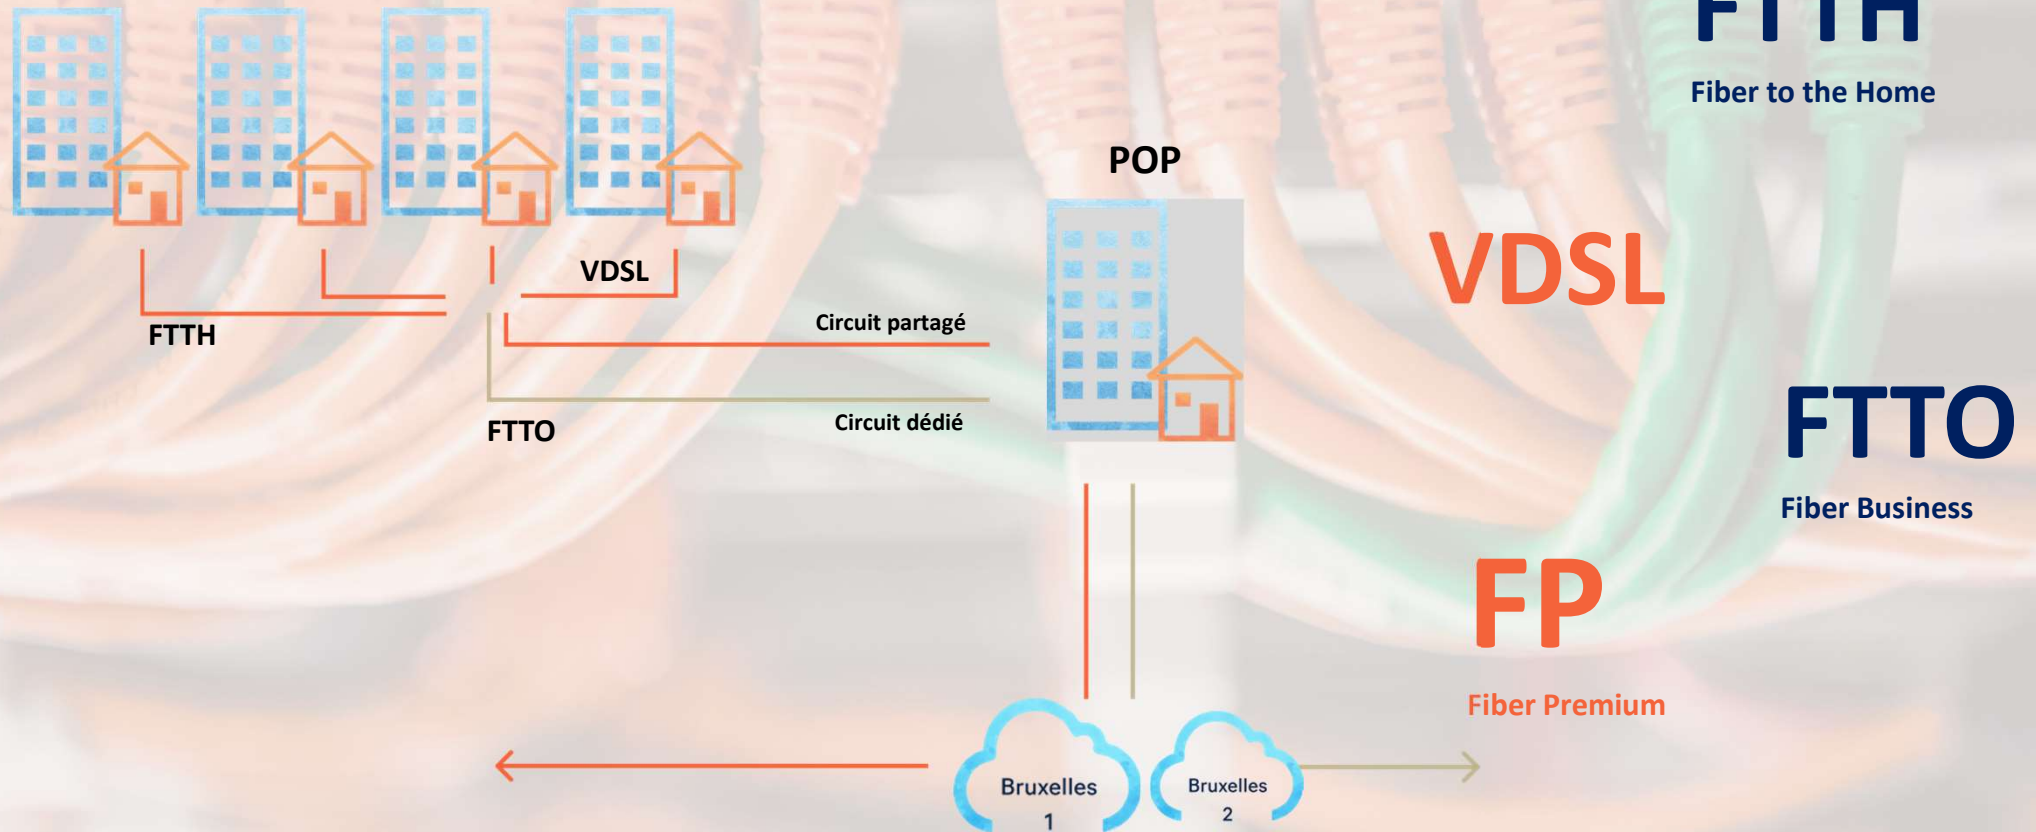

We make it different

belcenter.be

- Customer-Centric
- Quality products and networks
- Reactivity
- Tailor made & problems solver

Our telecom solutions are far from virtual. The men and women close to you ensure, day and night, that your organization never suffers the slightest failure. At Belcenter, no expert answers the phone from the other side of the world. We're here, in Braine-L'Alleud. Just a stone's throw from the capital and in the heart of Wallonia.

# Connectivity

we operate our own backbone

We operate our own multi-access network with a lot of technologies to provide minimum 50Mbps for each customer.