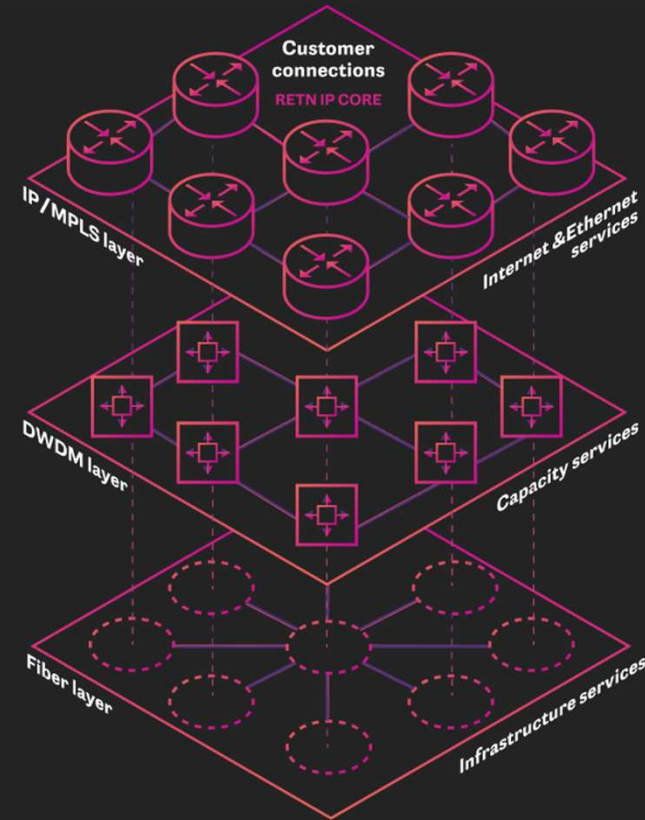

870+

PoPs

72 Tbps

IP/MPLS Network Capacity

41 territories

Connected

RETN Network Architecture

JUNIPER
NETWORKS

Infinera
ciena

Our Products

CAPACITY

INTERNET

REMOTE IX

CLOUD CONNECT

ETHERNET & VPN

DDOS PROTECTION

COLOCATION

Download our
core products
portfolio

So... what are we doing in BNIX?

Customer centricity led us to BNIX – our customers were keen to have good **connectivity in Belgium**

It's the best platform in Belgium for **local connectivity** because most of the major ISP's are connected to it